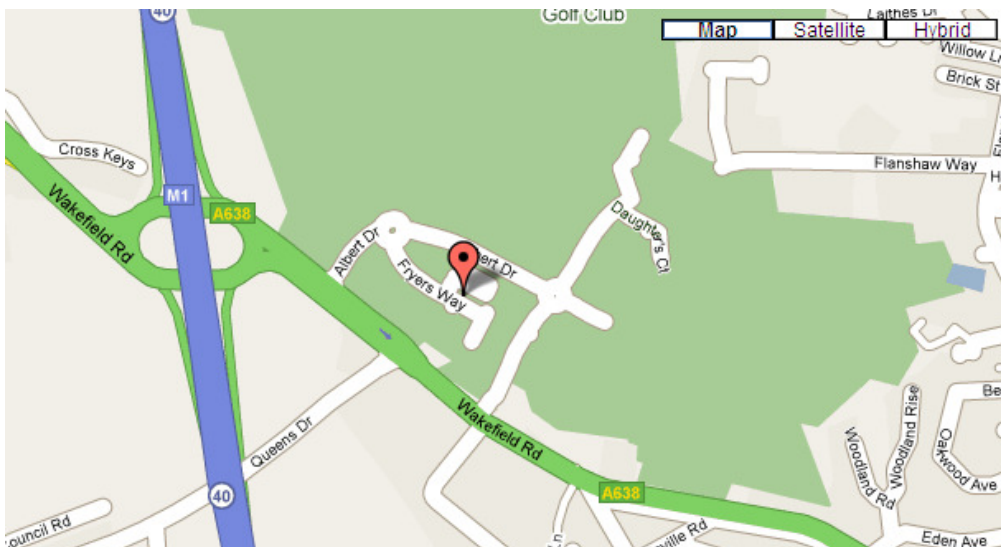

## Location

For Head office details and address location please see below.

Largo  
Unit 10 Silkwood Business Park  
Fryers Way  
Wakefield  
WF5 9TJ

Tel: +44 (0)1924 886555  
Fax: +44 (0)1924 886556  
Email: [enquiries@largogroup.com](mailto:enquiries@largogroup.com)

South bound from M62 take junction 29 sign posted M1/M621. Keep left and merge onto M1. Then take junction 40 on the M1 sign posted Wakefield A638. At the roundabout take the first exit and then take the first left onto Albert Drive. At the roundabout take the second exit onto Fryers way, then take the first left onto Silkwood Business Park.

North bound from M1 take junction 40 sign posted Wakefield A638. At the roundabout take the third exit and then take the first left onto Albert Drive. At the roundabout take the second exit onto Fryers way, and then take the first left onto Silkwood Business Park.